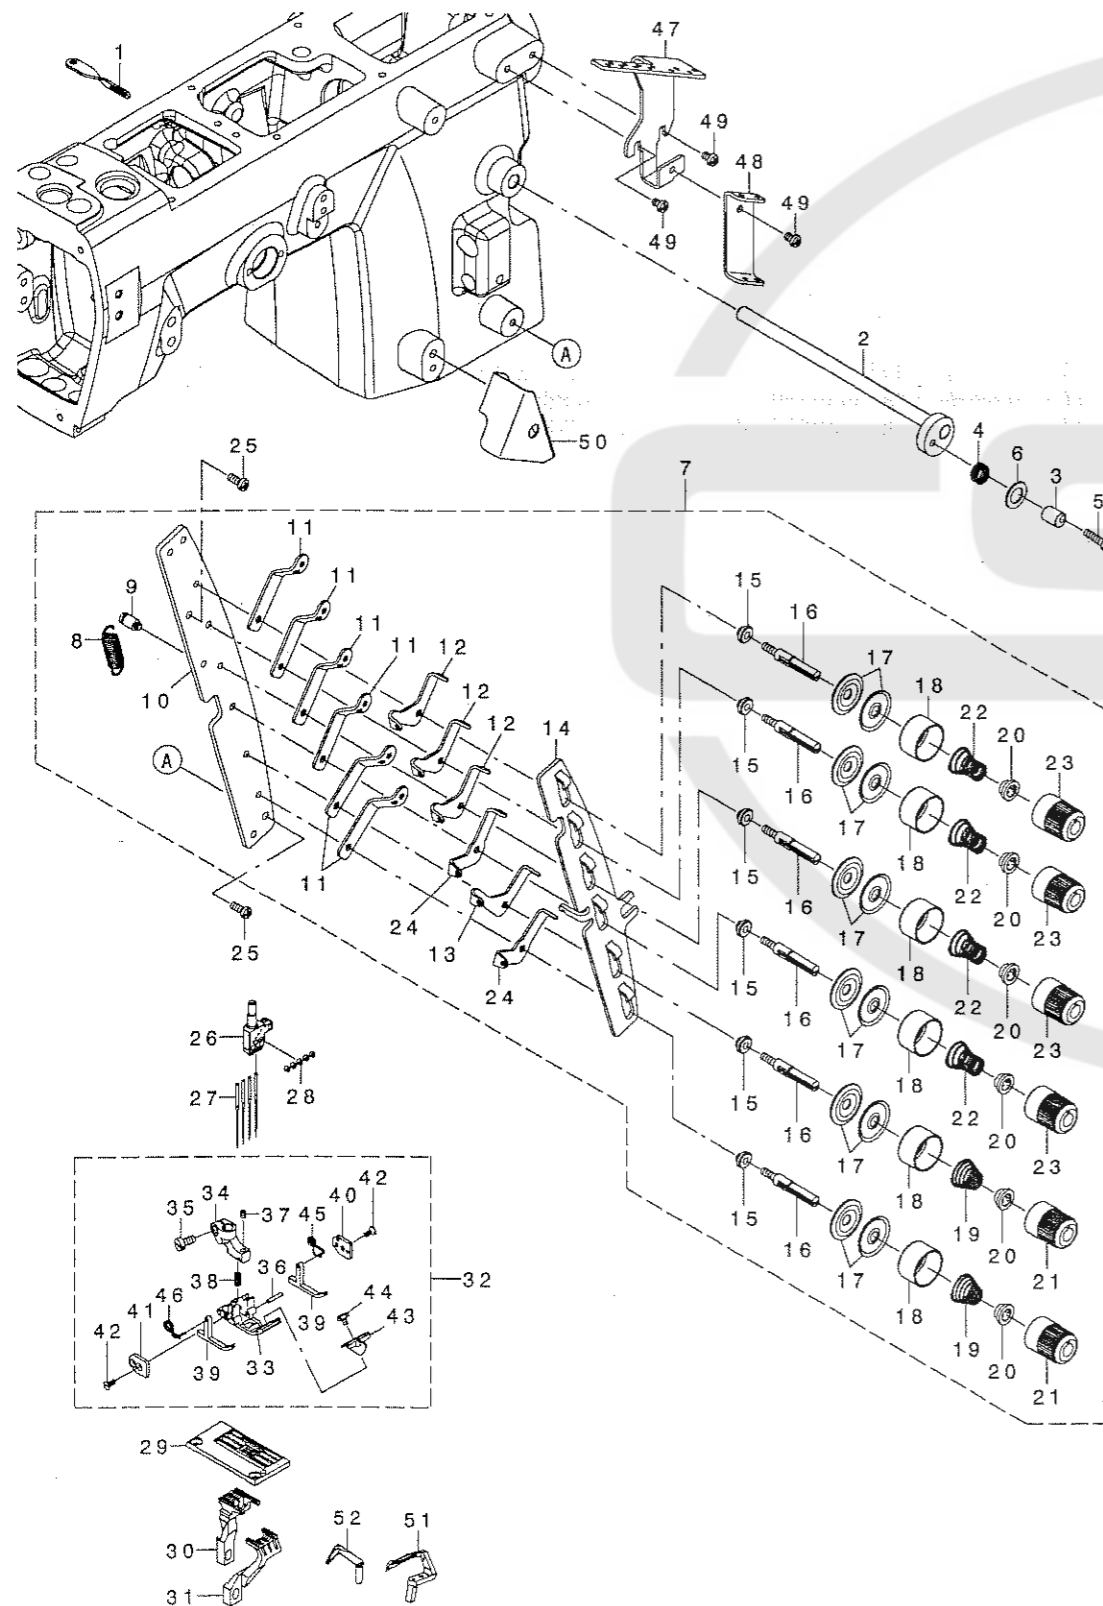

High-speed, 4-needle, Flat-bed Coverstitch Machine

MF-7724-U10-D60

PARTS LIST

40051678
No.1477-00

REF. NO.	NOTE	PART NO.	DESCRIPTION	Qty
①		400-52932	NEEDLE BAR EYELET	1
②		133-41359	ASSY PULL OFF LEVER	1
③		133-41409	TENS RELEASE ADJ ECC	1
④		133-41508	SPRING	1
⑤		SM-4041655-SP	SCREW M4 L=16	1
⑥		WP-0961046-SC	WASHER	1
⑦		400-40066	THREAD TENSION ASSY	1
⑧		B2008-372-000	THREAD TENSION SPRING	(1)
⑨		133-40302	SHOULDER SCREW	(1)
⑩		400-40094	TENSION POST SUPPORT	(1)
⑪	17	133-40609	THREAD LEAD IN GUIDE	(6)
⑫	17	133-41607	TENSION DISC EYELET 2	(3)
⑬		133-40500	TENSION DISC EYELET	(1)
⑭		400-40093	TENSION_DISK_SEPARATOR	(1)
⑮	17	133-40708	SPACER	(6)
⑯		400-42362	TENSION POST	(6)
⑰	21	131-38201	THREAD TENSION DISK	(12)
⑱		400-42366	THREAD TENSION DISK PRESSER	(6)
⑲		B3121-804-000	TENSION SPRING	(2)
⑳		400-42365	SPRING BUSHING	(6)
㉑		400-42363	KNOB	(2)
㉒	17	131-40504	TENSION SPRING	(4)
㉓		400-42364	KNOB GREEN	(4)
㉔		400-43776	TENSION_DISK_EYELET_3	(2)
㉕		SM-4041055-SP	SCREW	2
㉖		400-49609	NEEDLE HEAD 60 ASSY	1
㉗		MSM-101B1000	NEEDLE SMX1014B #10S	4
㉘	17	SM-8030350-TP	SCREW	5
㉙		400-49382	THROAT PLATE	1
㉚		133-53701	MAIN FEED DOG	1
㉛		133-57603	DIFF FEED DOG	1
㉜		400-49394	PRESSER FOOT ASSY	1
㉝		400-49383	PRESSER FOOT BOTTOM	(1)
㉞		133-75506	PRESSER FOOT HINGE	(1)
㉟		SM-6040800-SP	SCREW	(1)
㊱		133-75209	PIVOT PIN	(1)
㊲		SM-8030412-TP	SCREW	(1)
㊳		133-77106	SPRING	(1)
㊴		133-75100	P_F_YIELDING_SECTION	(2)
㊵		133-75704	GUIDE_PLATE_R	(1)
㊶		133-75605	GUIDE_PLATE_L	(1)
㊷		SM-1850600-SP	SCREW	(4)
㊸		133-76900	PRESSER FOOT GUIDE	(1)
㊹		133-77007	SCREW	(1)
㊺		133-75407	SPRING_R	(1)
㊻		133-75308	SPRING_L	(1)
㊼		400-34355	THREAD GUIDE PLATE	1
㊽		133-40104	THREAD GUIDE	1
㊾		SM-4040655-SP	SCREW M4 L=6	3
㊿		400-56782	THREAD COVER	1
①		400-51448	LOOPER MF7724-D60	1
②		400-52924	REAR NDL GUARD	1

⑦の
部品

針

⑳の
部品