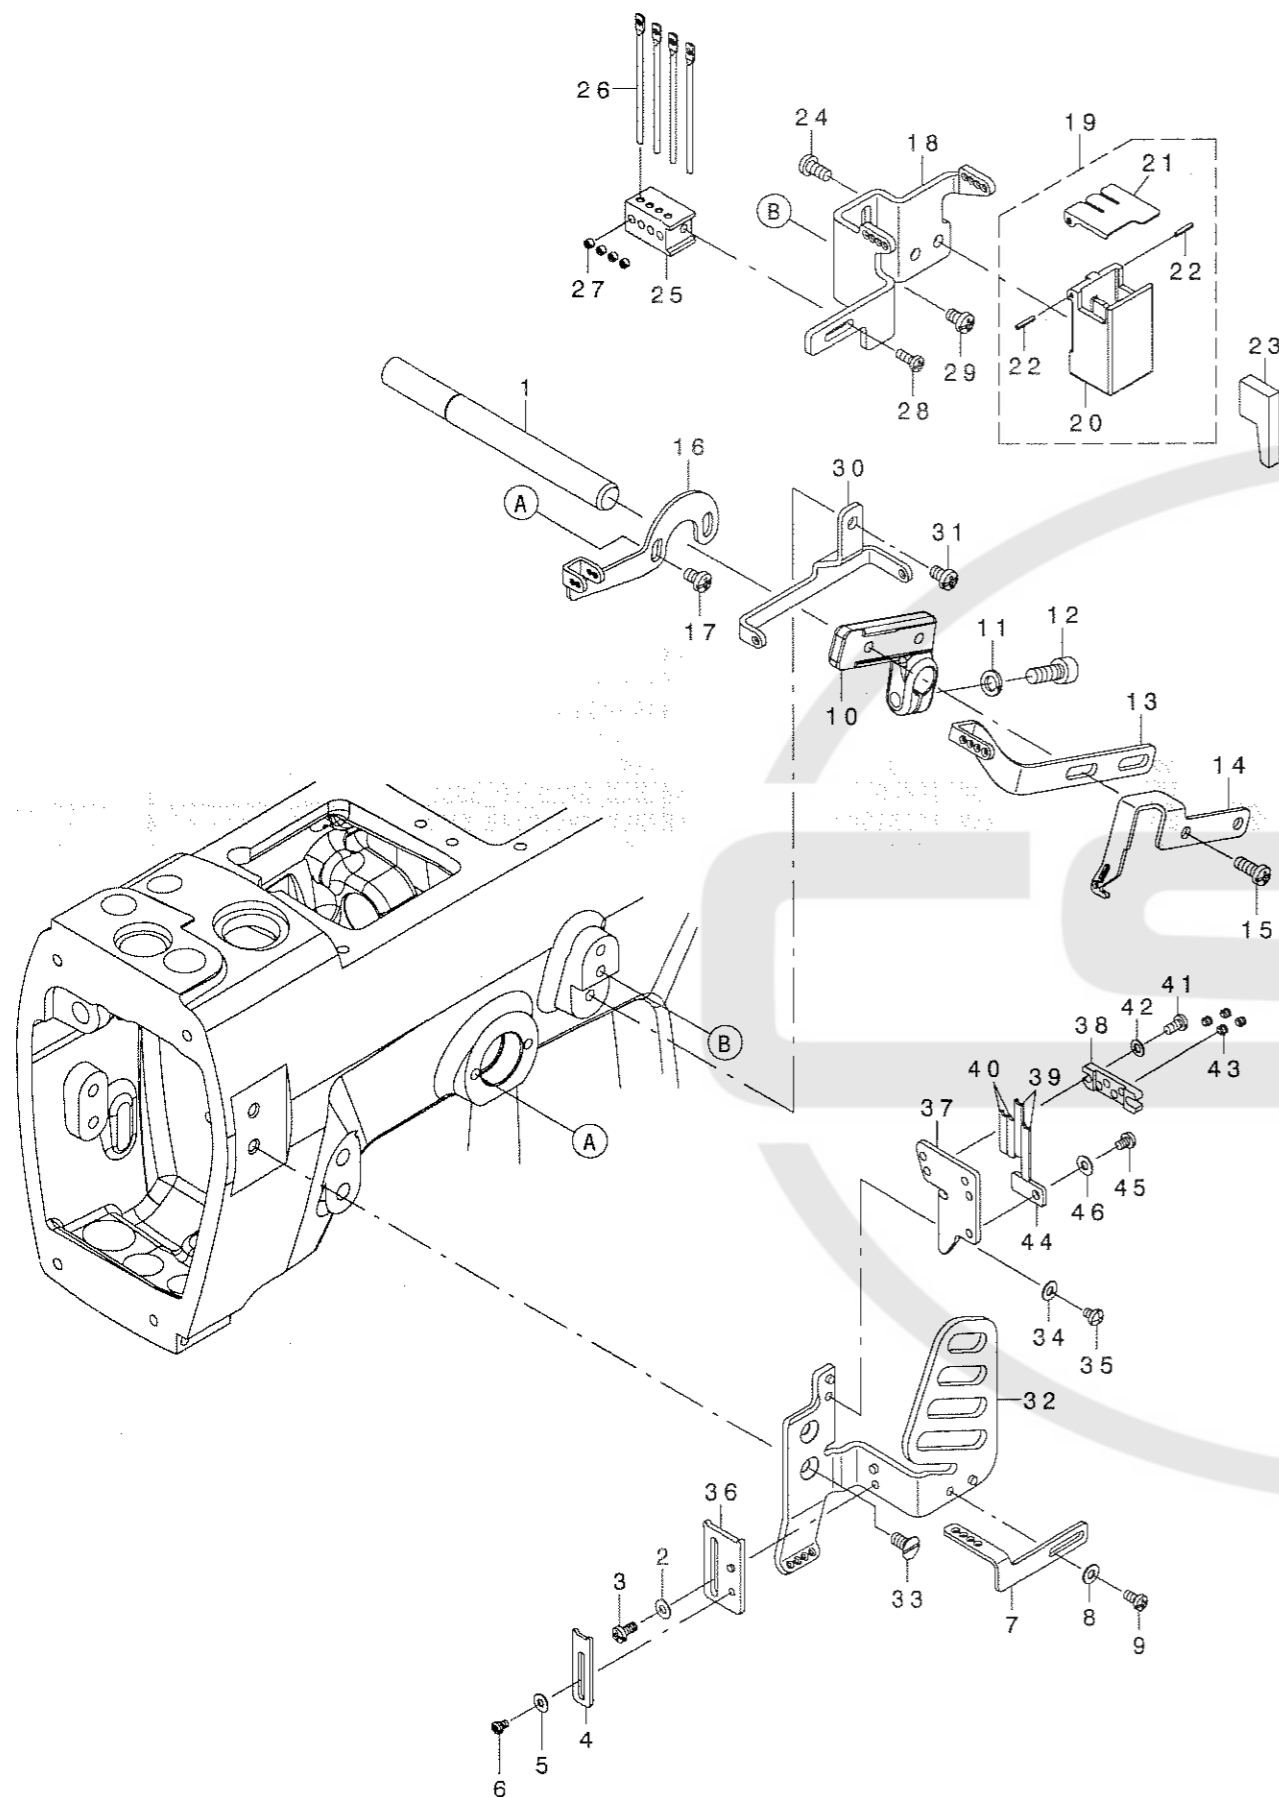

⑦の
部品

針

⑳の
部品

REF. NO.	NOTE	PART NO.	DESCRIPTION	Qty
1		133-24306	SHAFT	1
2		WP-0320501-SC	WASHER M3	1
3		SM-4030655-SP	SCREW	1
4		133-27002	THD STRIKE OFF PLATE R	1
5		WP-0280501-SC	WASHER M2.6	1
6		SM-4850455-SP	SCREW	1
7		400-34359	THREAD GUIDE	1
8		WP-0320501-SC	WASHER M3	1
9		SM-4030655-SP	SCREW	1
10		133-24702	HOLDER TAKE UP EYELET	1
11		WS-0510002-KN	SPRING WASHER	1
12		SM-6051402-TP	SCREW M5X0.8 L=14	1
13		400-34360	NDL THREAD TAKE UP	1
14		133-24900	UP LPR THREAD TAKE UP	1
15		SM-4041055-SP	SCREW	2
16		400-52929	THREAD GUIDE	1
17		SM-4040655-SP	SCREW M4 L=6	2
18		400-34356	THREAD TENSION GUIDE	1
19		400-34742	SILICON OIL TANK ASSY	1
20		400-34366	TANK	(1)
21		B9213-850-000	SILICONE OIL TANK COVER, UPPER	(1)
22		PS-0150082-KH	SPRING PIN	(2)
23		B9214-850-000	HEAT REMOVING FELT	1
24		ST-4040851-SN	TAPPING SCREW M4X8	2
25		400-34358	HOLDER	1
26	1/4寸六角	303-91601	NEEDLE THREAD EYELET	4
27	1/4寸六角	SM-8030350-TP	SCREW	4
28		SM-4030855-SN	SCREW M3 L=8.0	1
29		SM-4040655-SP	SCREW M4 L=6	2
30		133-25402	THREAD GUIDE	1
31		SM-4040655-SP	SCREW M4 L=6	1
32		400-34354	COVER	1
33		SM-1040800-SP	SCREW	2
34		WP-0320501-SC	WASHER M3	1
35		SM-4030455-SP	SCREW	1
36		133-25600	THD STRIKE OFF PLATE	1
37		400-52928	NDL THD STRIKE OFF	1
38		400-52926	GUIDE BRACKET	1
39		400-52925	NDL THD STRIKE OFF PLATE	2
40		400-52927	NDL THD STRIKE OFF PLATE M	2
41		SM-4030655-SP	SCREW	2
42		WP-0320500-SC	WASHER M3	2
43		SM-8030350-TP	SCREW	4
44		400-56758	NDL THD STRIKE OFF	1
45		SM-4030455-SP	SCREW	1
46		WP-0320501-SC	WASHER M3	1